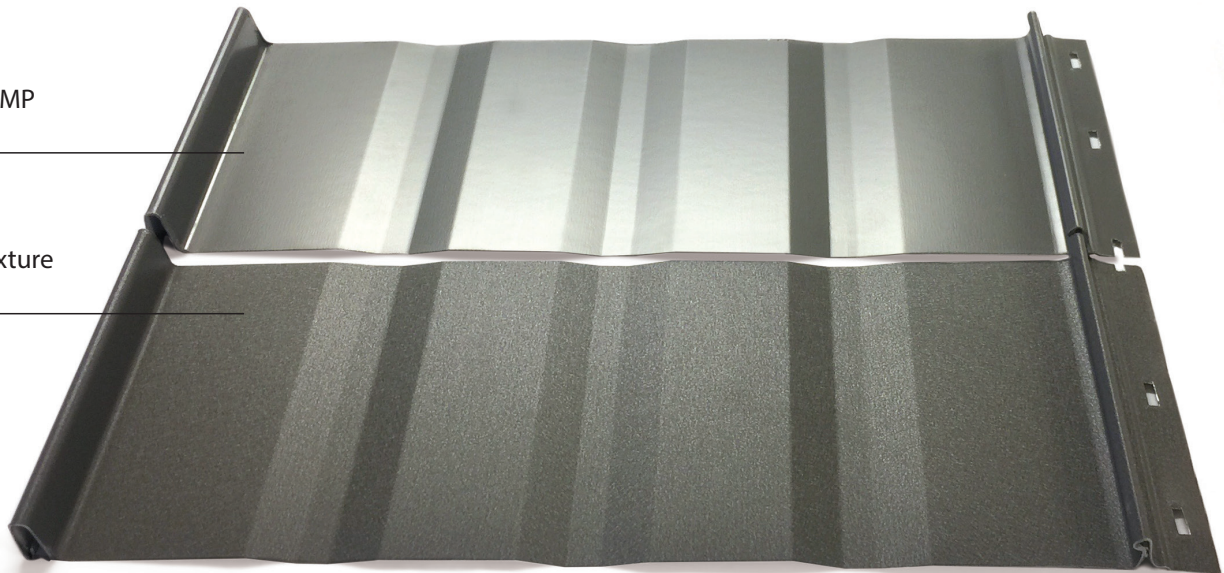

Upgrade to Texture for a new depth of color and added durability.

The granular finish of SMP with Texture combines a matte appearance with shimmering tones to provide a depth of color never before seen on traditional metal panels.

Plus, our Texture finish features Central Guard®, our specific combination of everything that goes into making the highest-quality metal panels. It is a guarantee that you have the best protection and a lifetime paint warranty.

Choose Texture for a look similar to traditional shingles with the benefits of a metal roof.

- Mimics the texture of shingles.
- Reduces glossiness and glare often associated with metal roofing.
- More scratch resistant.
- More slip resistant during installation.
- 26 ga. matching trim.

Traditional SMP
Charcoal

SMP with Texture
Mineral

Notice how the light reflects off our traditional smooth finish creating a glare, but the Texture finish breaks up the light to give a deeper, richer color.